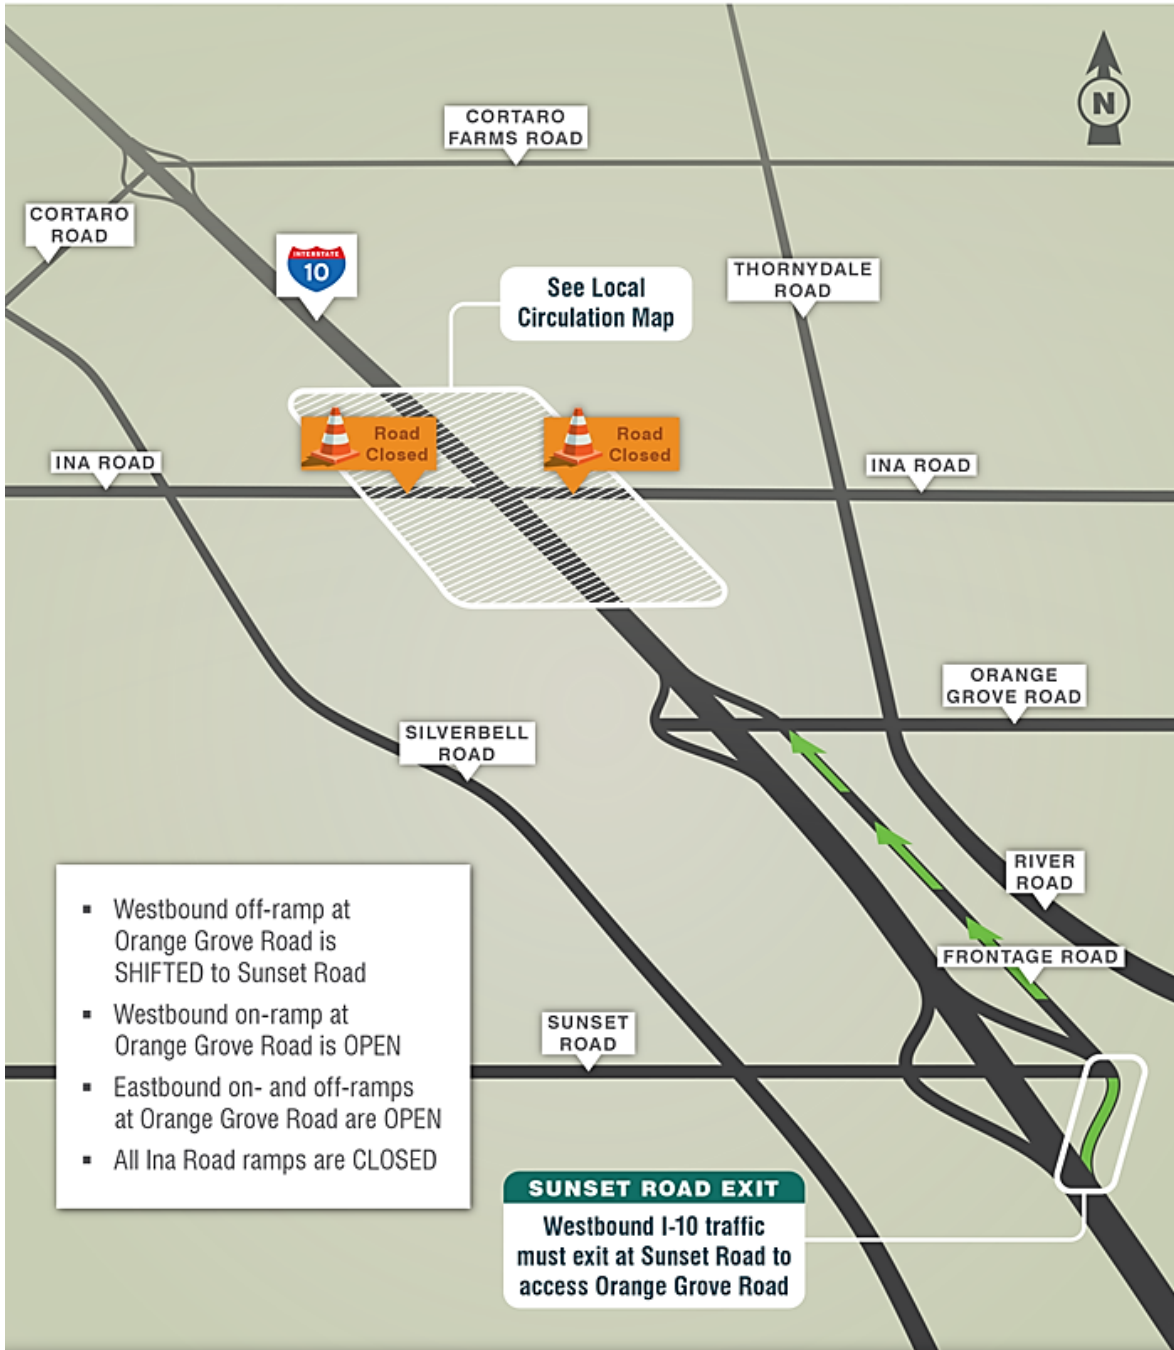

Interstate 10, Ina Road Traffic Interchange Regional Circulation Map

LEARN MORE AND SIGN UP TO RECEIVE PROJECT ALERTS AT AZDOT.GOV/INATI.